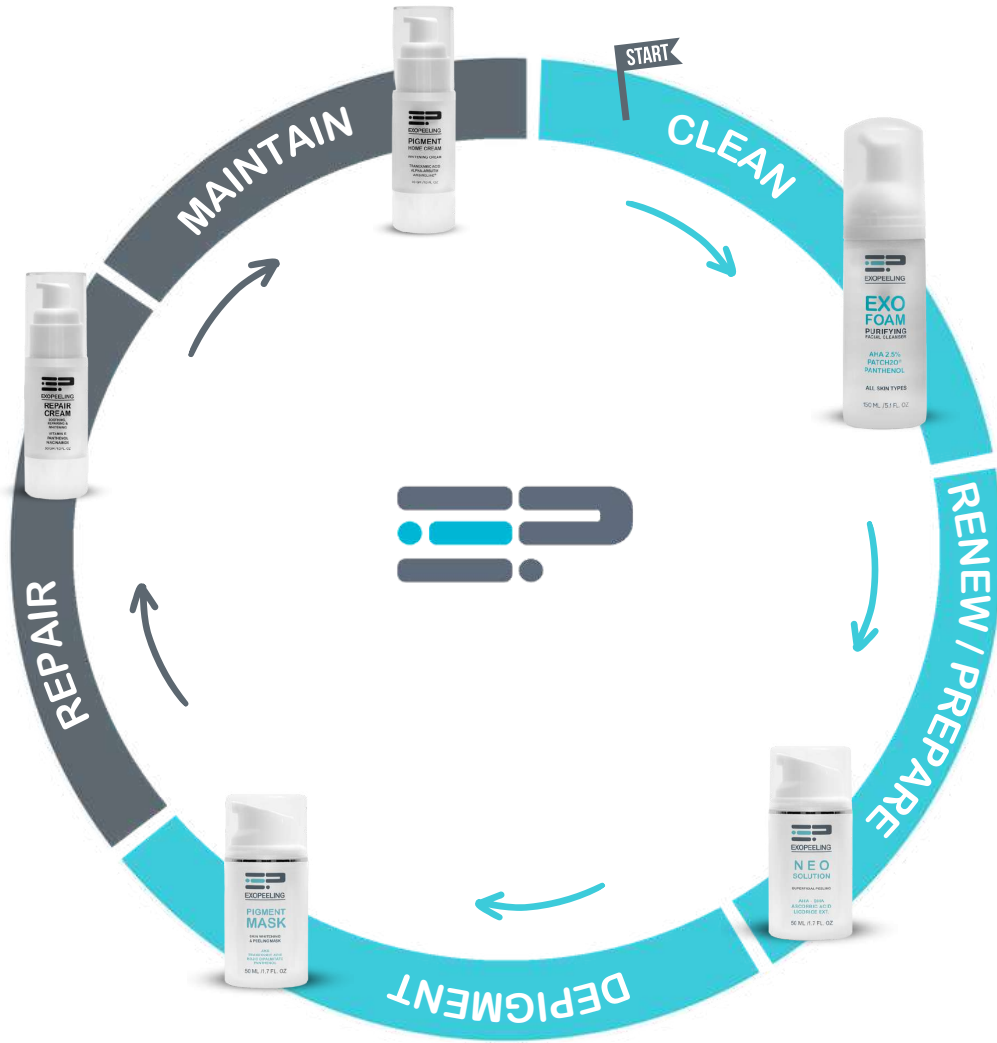

UNLEASH YOUR  
SKIN RADIANCE

EXOPEELING

## EXO FOAM

PURIFYING FACIAL CLEANSER

ALL SKIN TYPES

AHA 2.5%

PATCH20®

PANTHENOL

📦 150 ML / 5.1 FL. OZ

## PIGMENT MASK

SKIN WHITENING PEELING MASK

AHA - TRANEXAMIC ACID

KOJIC DIPALMITATE - PANTHENOL

📦 50 GM / 1.7 FL. OZ

## NEO SOLUTION

SUPERFICIAL PEELING

AHA - ASCORBIC ACID

BHA - LICORICE EXT.

📦 50 ML / 1.7 FL. OZ